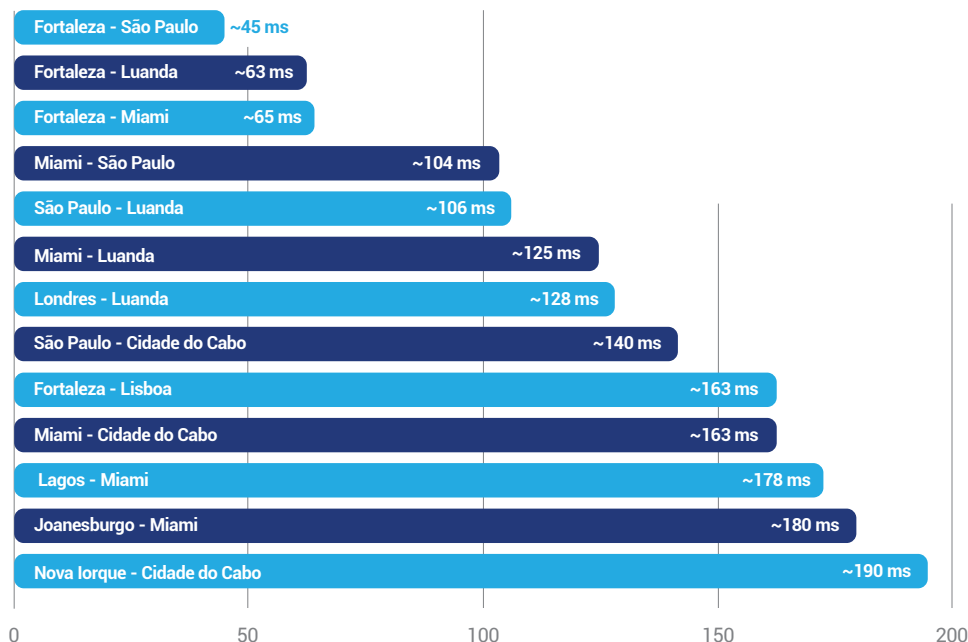

International Routes (RTD)

(approximate values)

**SACS**

- 4 Fiber Pairs
- SDH, EoSDH & Ethernet Compatible
- Spectrum
- Route: Luanda (Angola) to Fortaleza (Brazil)

**WACS**

- 4 Fiber Pairs
- SDH, EoSDH & Ethernet Compatible
- Route: 11 Countries in Africa and 3 in Europe